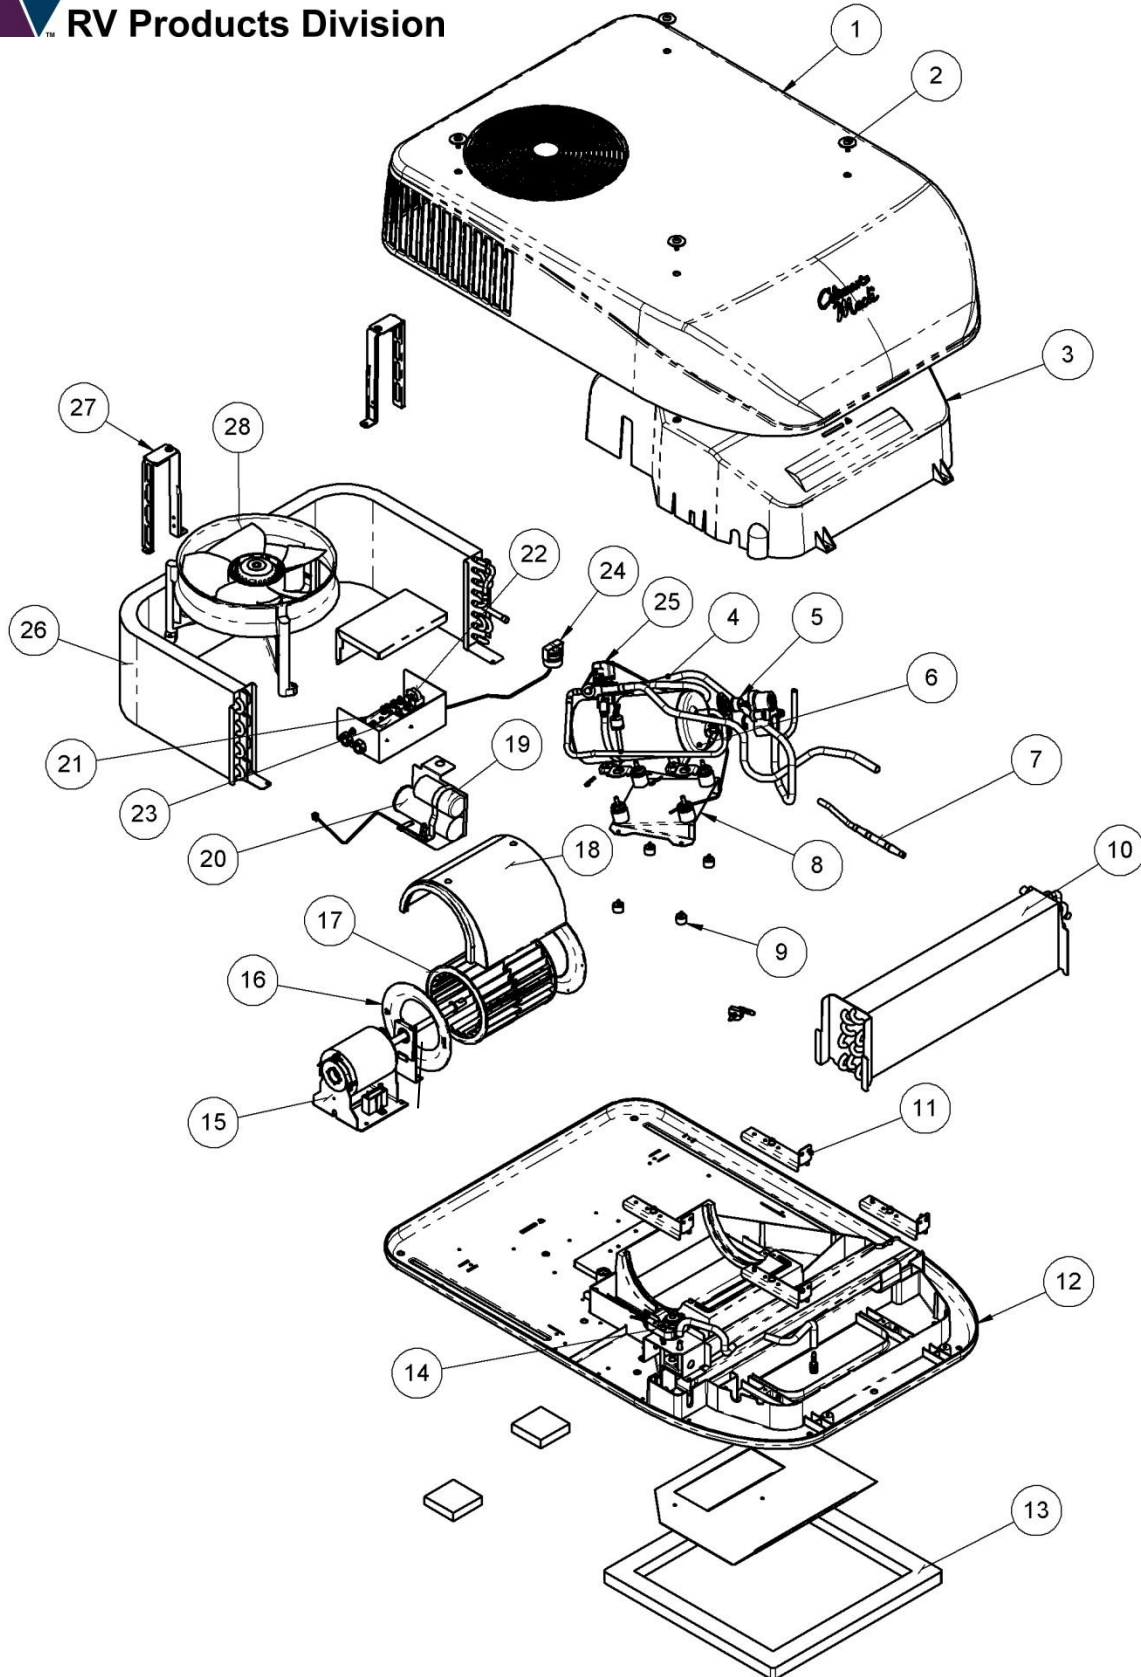

470X4B87X

CODE	USED ON MODELS	PART NUMBER	DESCRIPTION	NO. REQ.
1.	470X4B876	47233-3261¹	Shroud (Arctic White)	1
	470X4B879	47233-3291¹	Shroud (Black)	1
2.	All	6792-5111	Screw/Washer Pkg	1
3.	All	47233B535	Evaporator Top Ass'y	1
4.	All	47034C530	Reversing Valve Ass'y	1
5.	All	1450-0311	Overload	1
6.	All	1450-4239²	Compressor (Tecumseh Compressor: HGBB515BAA)	1
7.	All	47034-536	Liquid Line Ass'y	1
8.	All	47233A1201	Compressor Mounting Plate	1
9.	All	47233A3172	Isolator Package	1
10.	All	1452B1871	Indoor Coil	1
11.	All	47233-510	Mounting Channel	4
12.	47024, 47074	47233C2021	Basepan (Gaskets included)	1
	47004, 47054	47233C2011	Basepan (Gaskets included)	1
13.	All	47233-3301	Gasket Package	1
14.	47024, 47074	47233A3092³	Condensate Pump Ass'y	1
15.	All	1468B3389	ID Motor	1
16.	All	1472-004	Venturi Ring	2
17.	All	1472A1191	Blower Wheel	1
18.	All	47233A515	Scroll Top Assembly	1
19.	All	1497-6881	Start Capacitor	1
20.	All	1499-6601	Dual Capacitor	1
21.	All	47233-3031	Terminal Board	1
22.	All	1497-9021	PTCR	1
23.	All	1460-1271	High Pressure Relay	1
24.	All	1460-2141	OD Coil Switch	1
25.	All	1460-1311	Solenoid Coil	1
26.	All	1452B1981	Outdoor Coil	1
27.	All	47233A511	Shroud Support Bracket	2
28.	All	47233-3051	Fan Ass'y	1

Notes:

¹ Screw/washer package included in Shroud Pkg.

² Order 1450-9812 Compressor Mount Pkg for Compressor Grommets & Cotter Pins.

³ Order 47233A3091 Condensate Pump Assembly instead if hoses & fittings are needed.

SPECIAL ORDER PARTS:

All parts with three digit suffix numbers are "Special Order" Parts. These parts are subject to factory availability and require extra time for delivery.