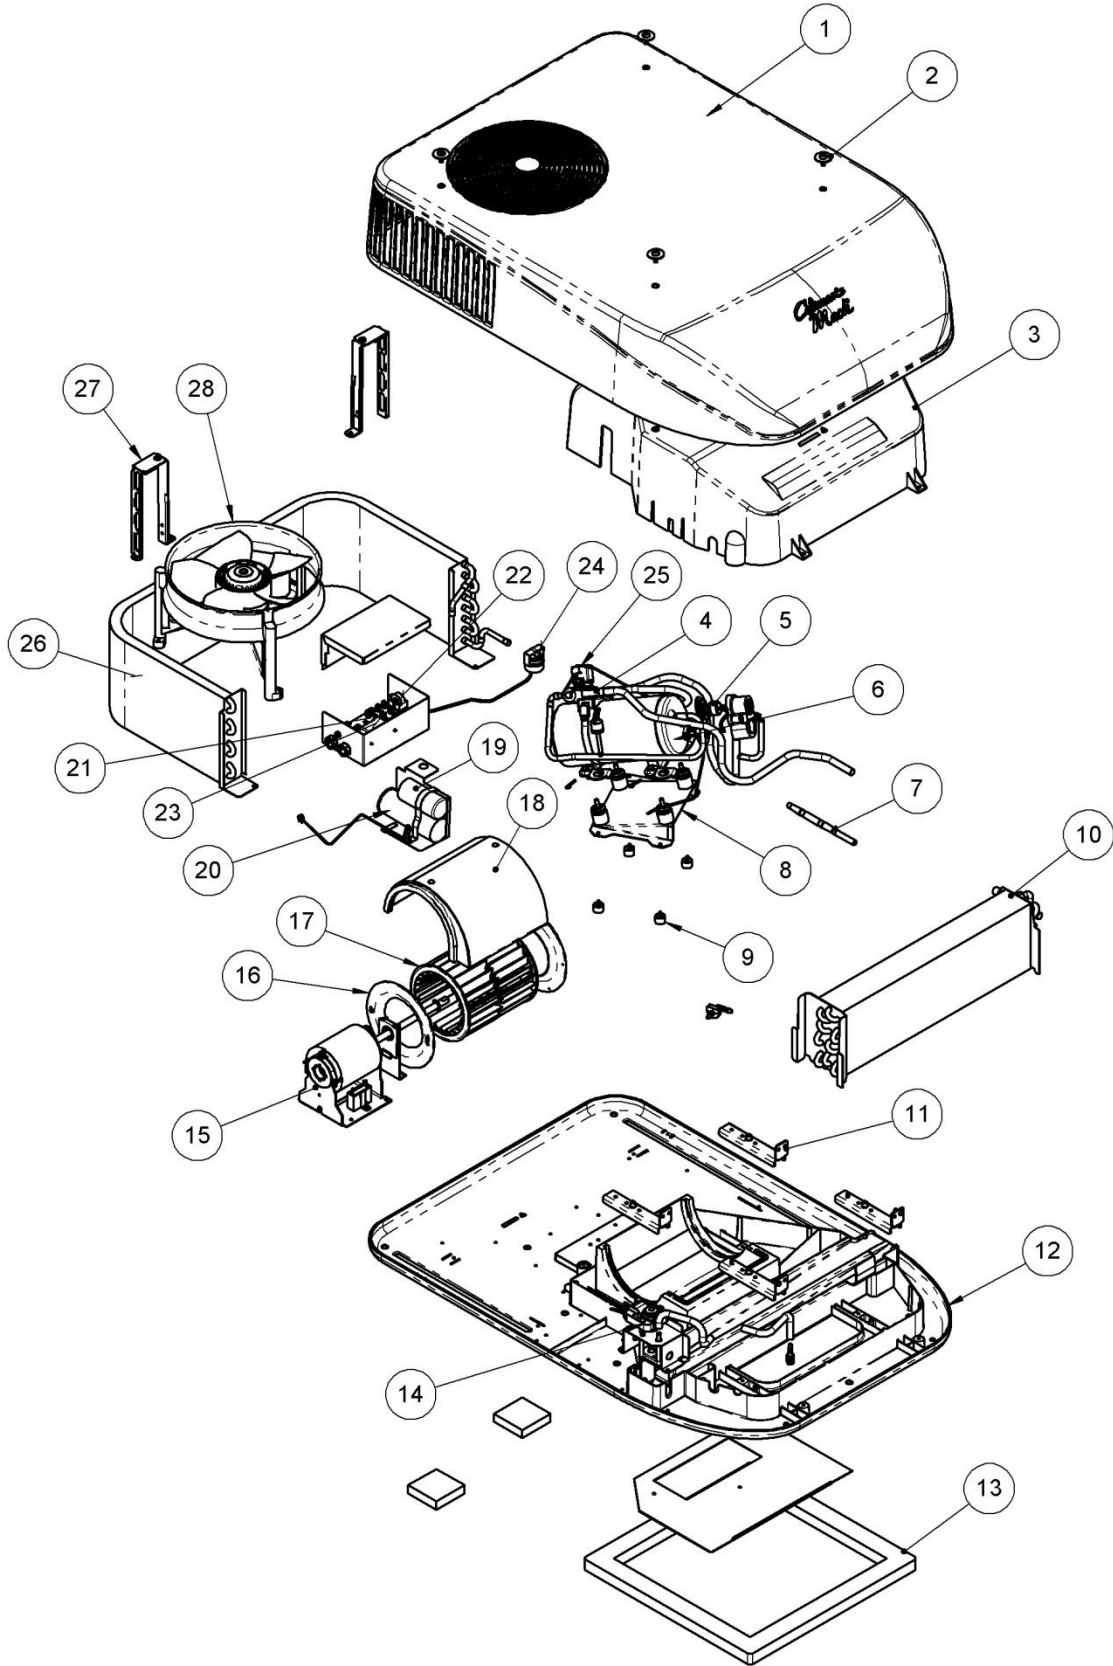

470X3B87X

CODE	USED ON MODELS	PART NUMBER	DESCRIPTION	NO. REQ.
1.	470X3B876	47233-3261¹	Shroud (Arctic White)	1
	470X3B879	47233-3291¹	Shroud (Black)	1
2.	All	6792-5111	Screw/Washer Pkg	1
3.	All	47233B535	Evaporator Top Ass'y	1
4.	All	47033C530	Reversing Valve Ass'y	1
5.	All	1450-0321	Overload	1
6.	All	1450-4229²	Compressor (Tecumseh Compressor: HGBB514BAA)	1
7.	All	47033A536	Liquid Line Ass'y	1
8.	All	47233A1201	Compressor Mounting Plate	1
9.	All	47233A3172	Isolator Package	1
10.	All	1452B1871	Indoor Coil	1
11.	All	47233-510	Mounting Channel	4
12.	47023, 47073	47233C2021	Basepan (Gaskets included)	1
	47003, 47053	47233C2011	Basepan (Gaskets included)	1
13.	All	47233-3301	Gasket Package	1
14.	47023, 47073	47233A3092³	Condensate Pump Ass'y	1
15.	All	1468B3389	ID Motor	1
16.	All	1472-004	Venturi Ring	2
17.	All	1472A1191	Blower Wheel	1
18.	All	47233A515	Scroll Top Assembly	1
19.	All	1497-6881	Start Capacitor	1
20.	All	1499-6601	Dual Capacitor	1
21.	All	47233-3031	Terminal Board	1
22.	All	1497-9021	PTCR	1
23.	All	1460-1271	High Pressure Relay	1
24.	All	1460-2141	OD Coil Switch	1
25.	All	1460-1311	Solenoid Coil	1
26.	All	1452A2001	Outdoor Coil	1
27.	All	47233A511	Shroud Support Bracket	2
28.	All	47233-3051	Fan Ass'y	1

Notes:

¹ Screw/washer package included in Shroud Pkg.

² Order 1450-9812 Compressor Mount Pkg for Compressor Grommets & Cotter Pins.

³ Order 47233A3091 Condensate Pump Assembly instead if hoses & fittings are needed.

SPECIAL ORDER PARTS:

All parts with three digit suffix numbers are "Special Order" Parts. These parts are subject to factory availability and require extra time for delivery.