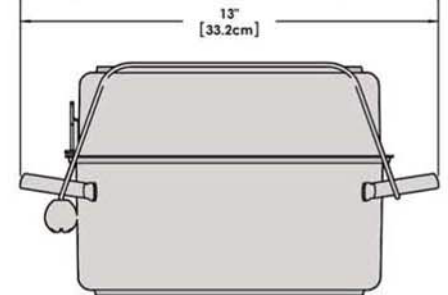

A10-366-MR-2-IN 10 Piece Gourmet "Nesting" Magma Red Stainless Steel Induction Cookware Set with Ceramica[®], Non-Stick

Weight 13 lb. (6 kg)

Removable Handle

Lids

Saucepan
6-7/8"
1-1/2 Quart

Saucepan
7-5/8"
2 Quart

Saucepan
8-1/2"
3 Quart

Saute/ Fry Pan
9-7/8"
3 Quart

Stock Pot
10-1/4"
5 Quart

"Nested"
Cookware

"Nested"
Cookware