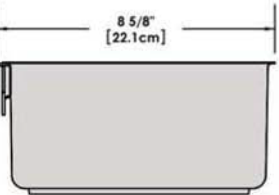

A10-366-MR-2-IN 10 Piece Gourmet "Nesting" Magma Red Stainless Steel Induction Cookware Set with Ceramica[®], Non-Stick

Weight 13 lb. (6 kg)

Removable Handle

Lids

Saucepan
6-7/8"
1-1/2 Quart

Saucepan
7-5/8"
2 Quart

Saucepan
8-1/2"
3 Quart

Saute/ Fry Pan
9-7/8"
3 Quart

Stock Pot
10-1/4"
5 Quart

"Nested"
Cookware

"Nested"
Cookware