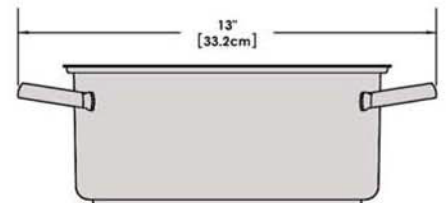

A10-366-MR-2-IN 10 Piece Gourmet "Nesting" Magma Red Stainless Steel Induction Cookware Set with Ceramica[®], Non-Stick

Weight 13 lb. (6 kg)

Removable Handle

Lids

Saucepan
6-7/8"
1-1/2 Quart

Saucepan
7-5/8"
2 Quart

Saucepan
8-1/2"
3 Quart

Saute/ Fry Pan
9-7/8"
3 Quart

Stock Pot
10-1/4"
5 Quart

"Nested"
Cookware

"Nested"
Cookware