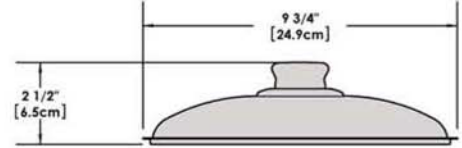

A10-366-MR-2-IN 10 Piece Gourmet "Nesting" Magma Red Stainless Steel Induction Cookware Set with Ceramica[®], Non-Stick

Weight 13 lb. (6 kg)

Removable Handle

Lids

Saucepan
6-7/8"
1-1/2 Quart

Saucepan
7-5/8"
2 Quart

Saucepan
8-1/2"
3 Quart

Saute/ Fry Pan
9-7/8"
3 Quart

Stock Pot
10-1/4"
5 Quart

"Nested"
Cookware

"Nested"
Cookware