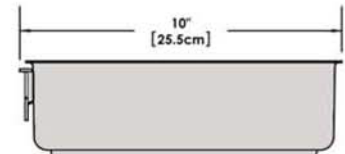

A10-366-MR-2-IN 10 Piece Gourmet "Nesting" Magma Red Stainless Steel Induction Cookware Set with Ceramica[®], Non-Stick

Weight 13 lb. (6 kg)

Removable Handle

Lids

Saucepan
6-7/8"
1-1/2 Quart

Saucepan
7-5/8"
2 Quart

Saucepan
8-1/2"
3 Quart

Saute/ Fry Pan
9-7/8"
3 Quart

Stock Pot
10-1/4"
5 Quart

"Nested"
Cookware

"Nested"
Cookware