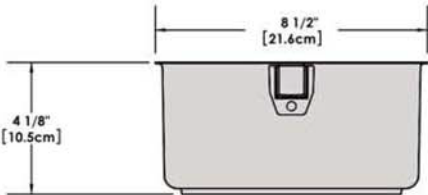

A10-366-MR-2-IN 10 Piece Gourmet "Nesting" Magma Red Stainless Steel Induction Cookware Set with Ceramica[®], Non-Stick

Weight 13 lb. (6 kg)

Removable Handle

Lids

Saucepan
6-7/8"
1-1/2 Quart

Saucepan
7-5/8"
2 Quart

Saucepan
8-1/2"
3 Quart

Saute/ Fry Pan
9-7/8"
3 Quart

Stock Pot
10-1/4"
5 Quart

"Nested"
Cookware

"Nested"
Cookware