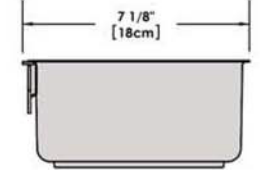

A10-366-MR-2-IN 10 Piece Gourmet "Nesting" Magma Red Stainless Steel Induction Cookware Set with Ceramica[®], Non-Stick

Weight 13 lb. (6 kg)

Removable Handle

Lids

Saucepan
6-7/8"
1-1/2 Quart

Saucepan
7-5/8"
2 Quart

Saucepan
8-1/2"
3 Quart

Saute/ Fry Pan
9-7/8"
3 Quart

Stock Pot
10-1/4"
5 Quart

"Nested"
Cookware

"Nested"
Cookware