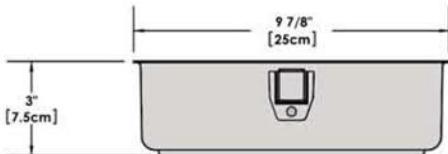

A10-366-MR-2-IN 10 Piece Gourmet "Nesting" Magma Red Stainless Steel Induction Cookware Set with Ceramica[®], Non-Stick

Weight 13 lb. (6 kg)

Removable Handle

Lids

Saucepan
6-7/8"
1-1/2 Quart

Saucepan
7-5/8"
2 Quart

Saucepan
8-1/2"
3 Quart

Saute/ Fry Pan
9-7/8"
3 Quart

Stock Pot
10-1/4"
5 Quart

"Nested"
Cookware

"Nested"
Cookware