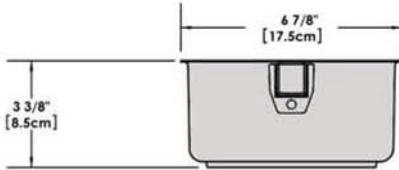

A10-366-MR-2-IN 10 Piece Gourmet "Nesting" Magma Red Stainless Steel Induction Cookware Set with Ceramica[®], Non-Stick

Weight 13 lb. (6 kg)

Removable Handle

Lids

Saucepan
6-7/8"
1-1/2 Quart

Saucepan
7-5/8"
2 Quart

Saucepan
8-1/2"
3 Quart

Saute/ Fry Pan
9-7/8"
3 Quart

Stock Pot
10-1/4"
5 Quart

"Nested"
Cookware

"Nested"
Cookware