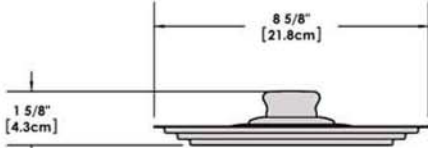

A10-366-MR-2-IN 10 Piece Gourmet "Nesting" Magma Red Stainless Steel Induction Cookware Set with Ceramica[®], Non-Stick

Weight 13 lb. (6 kg)

Removable Handle

Lids

Saucepan
6-7/8"
1-1/2 Quart

Saucepan
7-5/8"
2 Quart

Saucepan
8-1/2"
3 Quart

Saute/ Fry Pan
9-7/8"
3 Quart

Stock Pot
10-1/4"
5 Quart

"Nested"
Cookware

"Nested"
Cookware