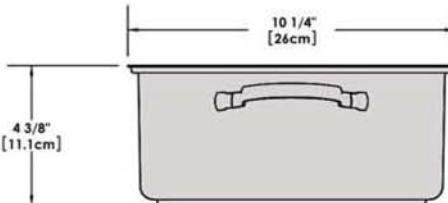

A10-366-MR-2-IN 10 Piece Gourmet "Nesting" Magma Red Stainless Steel Induction Cookware Set with Ceramica[®], Non-Stick

Weight 13 lb. (6 kg)

Removable Handle

Lids

Saucepan
6-7/8"
1-1/2 Quart

Saucepan
7-5/8"
2 Quart

Saucepan
8-1/2"
3 Quart

Saute/ Fry Pan
9-7/8"
3 Quart

Stock Pot
10-1/4"
5 Quart

"Nested"
Cookware

"Nested"
Cookware