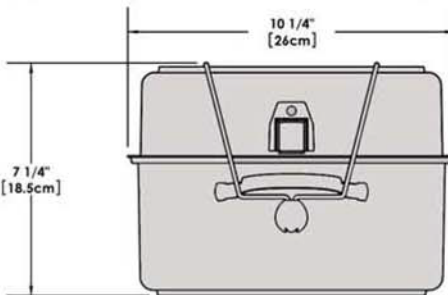

A10-366-MR-2-IN 10 Piece Gourmet "Nesting" Magma Red Stainless Steel Induction Cookware Set with Ceramica[®], Non-Stick

Weight 13 lb. (6 kg)

Removable Handle

Lids

Saucepan
6-7/8"
1-1/2 Quart

Saucepan
7-5/8"
2 Quart

Saucepan
8-1/2"
3 Quart

Saute/ Fry Pan
9-7/8"
3 Quart

Stock Pot
10-1/4"
5 Quart

"Nested"
Cookware

"Nested"
Cookware