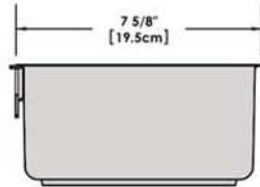

A10-366-MR-2-IN 10 Piece Gourmet "Nesting" Magma Red Stainless Steel Induction Cookware Set with Ceramica[®], Non-Stick

Weight 13 lb. (6 kg)

Removable Handle

Lids

Saucepan
6-7/8"
1-1/2 Quart

Saucepan
7-5/8"
2 Quart

Saucepan
8-1/2"
3 Quart

Saute/ Fry Pan
9-7/8"
3 Quart

Stock Pot
10-1/4"
5 Quart

"Nested"
Cookware

"Nested"
Cookware