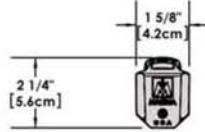

A10-366-MR-2-IN 10 Piece Gourmet "Nesting" Magma Red Stainless Steel Induction Cookware Set with Ceramica[®], Non-Stick

Weight 13 lb. (6 kg)

Removable Handle

Lids

Saucepan
6-7/8"
1-1/2 Quart

Saucepan
7-5/8"
2 Quart

Saucepan
8-1/2"
3 Quart

Saute/ Fry Pan
9-7/8"
3 Quart

Stock Pot
10-1/4"
5 Quart

"Nested"
Cookware

"Nested"
Cookware