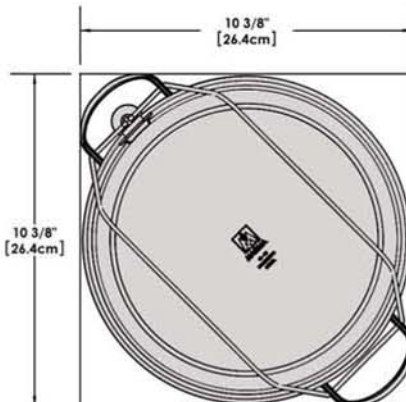

A10-366-MR-2-IN 10 Piece Gourmet "Nesting" Magma Red Stainless Steel Induction Cookware Set with Ceramica[®], Non-Stick

Weight 13 lb. (6 kg)

Removable Handle

Lids

Saucepan
6-7/8"
1-1/2 Quart

Saucepan
7-5/8"
2 Quart

Saucepan
8-1/2"
3 Quart

Saute/ Fry Pan
9-7/8"
3 Quart

Stock Pot
10-1/4"
5 Quart

"Nested"
Cookware

"Nested"
Cookware