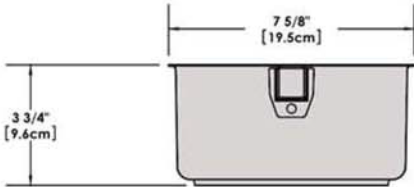

A10-366-MR-2-IN 10 Piece Gourmet "Nesting" Magma Red Stainless Steel Induction Cookware Set with Ceramica[®], Non-Stick

Weight 13 lb. (6 kg)

Removable Handle

Lids

Saucepan
6-7/8"
1-1/2 Quart

Saucepan
7-5/8"
2 Quart

Saucepan
8-1/2"
3 Quart

Saute/ Fry Pan
9-7/8"
3 Quart

Stock Pot
10-1/4"
5 Quart

"Nested"
Cookware

"Nested"
Cookware