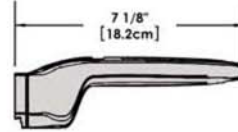

A10-366-MR-2-IN 10 Piece Gourmet "Nesting" Magma Red Stainless Steel Induction Cookware Set with Ceramica[®], Non-Stick

Weight 13 lb. (6 kg)

Removable Handle

Lids

Saucepan
6-7/8"
1-1/2 Quart

Saucepan
7-5/8"
2 Quart

Saucepan
8-1/2"
3 Quart

Saute/ Fry Pan
9-7/8"
3 Quart

Stock Pot
10-1/4"
5 Quart

"Nested"
Cookware

"Nested"
Cookware