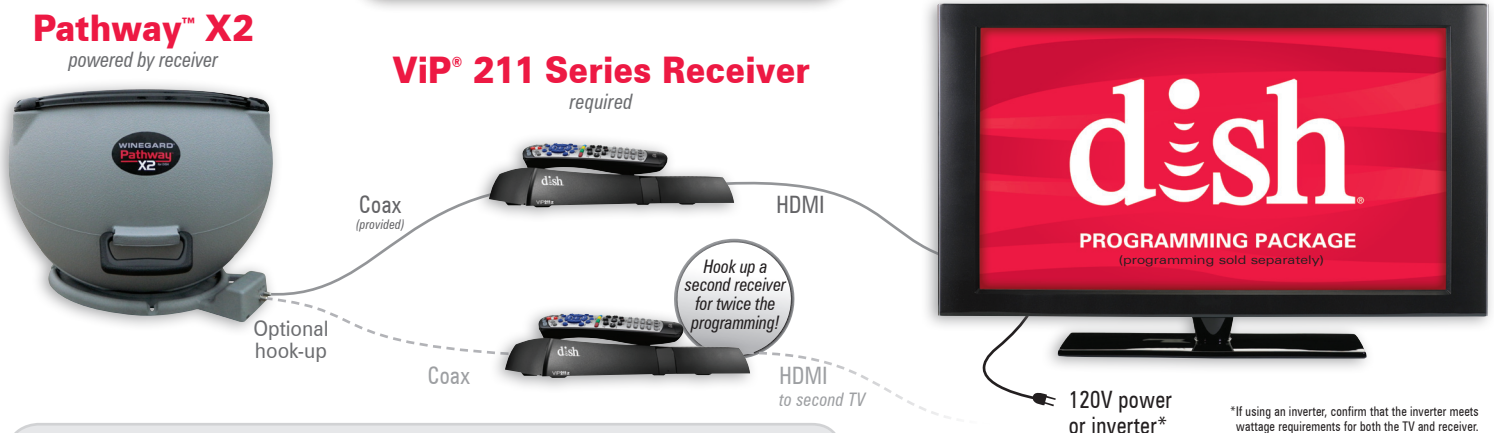

WINEGARD® Pathway™ X2 for DISH

Portable Satellite TV Antenna

Acquires all DISH® satellites for **COMPLETE** programming

**CRYSTAL
CLEAR
HD**

Fast Automated Setup	No Contract Required	Lightweight & Easy to Carry	Supports HD and SD
----------------------	----------------------	-----------------------------	--------------------

- Automatically finds and toggles between DISH satellites from Eastern Arc (61.5°, 72.7°, 77°) or Western Arc satellite orbitals (110°, 119°, 129°)
- Seamlessly view different channels on two TVs (second receiver needed)
- Powered through your ViP® 211 series receiver (required, sold separately or with bundle package)
- Works with your current DISH subscription
- No contract required with Pay-as-you-go option

PA-6002 Pathway X2 antenna

SIMPLE SETUP

Use your ViP 211 series receiver from home or call Winegard's Receiver Hotline for DISH receivers and programming **1-866-609-9374**

- | | | | |
|------------------------------|---|---|---|
| TECHNICAL INFORMATION | • Stationary use | • Receives programming from satellites: 110°, 119°, 129° or 61.5°, 72.7°, 77° | • Compatible with DISH receivers: ViP 211k, ViP 211z, ViP 211 and 411 Solo HD (certain models may require software updating before they are compatible with the Pathway X2) |
| | • Easy grip handle for effortless carrying | • 25' Coax cable included | |
| | • Eyelet on base provides ability to lock-up antenna for added security | • Dimensions: 21" diameter, 15" stowed height, 20.75" fully deployed height | |
| | • Equipped with 2 coax outputs | | |